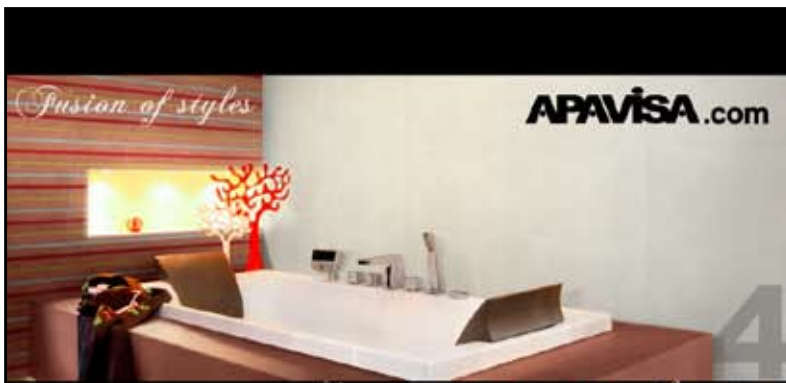

APAVISA.com

4,8 mm

nano eclectic